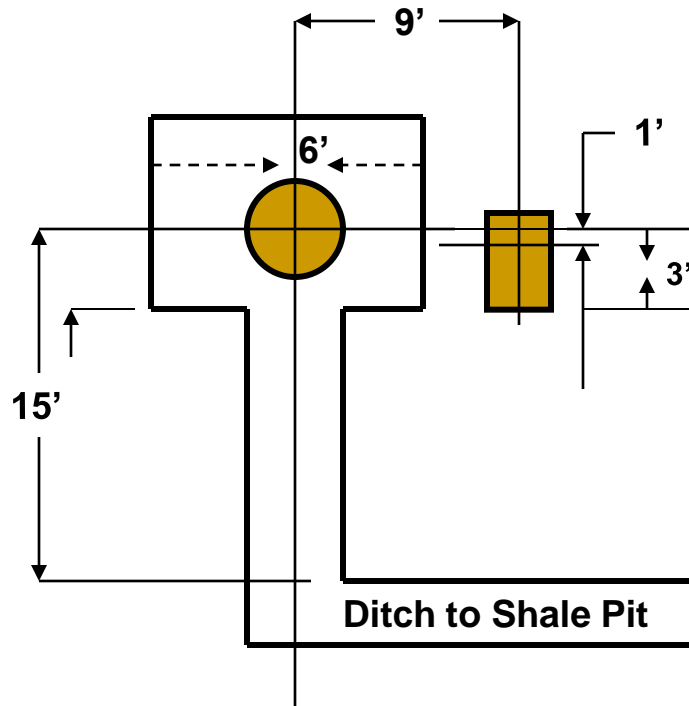

**BIG "6" DRILLING COMPANY
LOCATION PLAT
RAT & MOUSE HOLE DIAGRAMS
RIG #6**

RIG #6

Check with Jack Burnett before starting.
Telephone 713-829-1416.

Leave 3 bundles of extra boards on location
for rigging up.

Cellar – 6' x 6' x 6' deep. Rat hole 3' x 3'.

NOTE: Not Drawn to Scale.